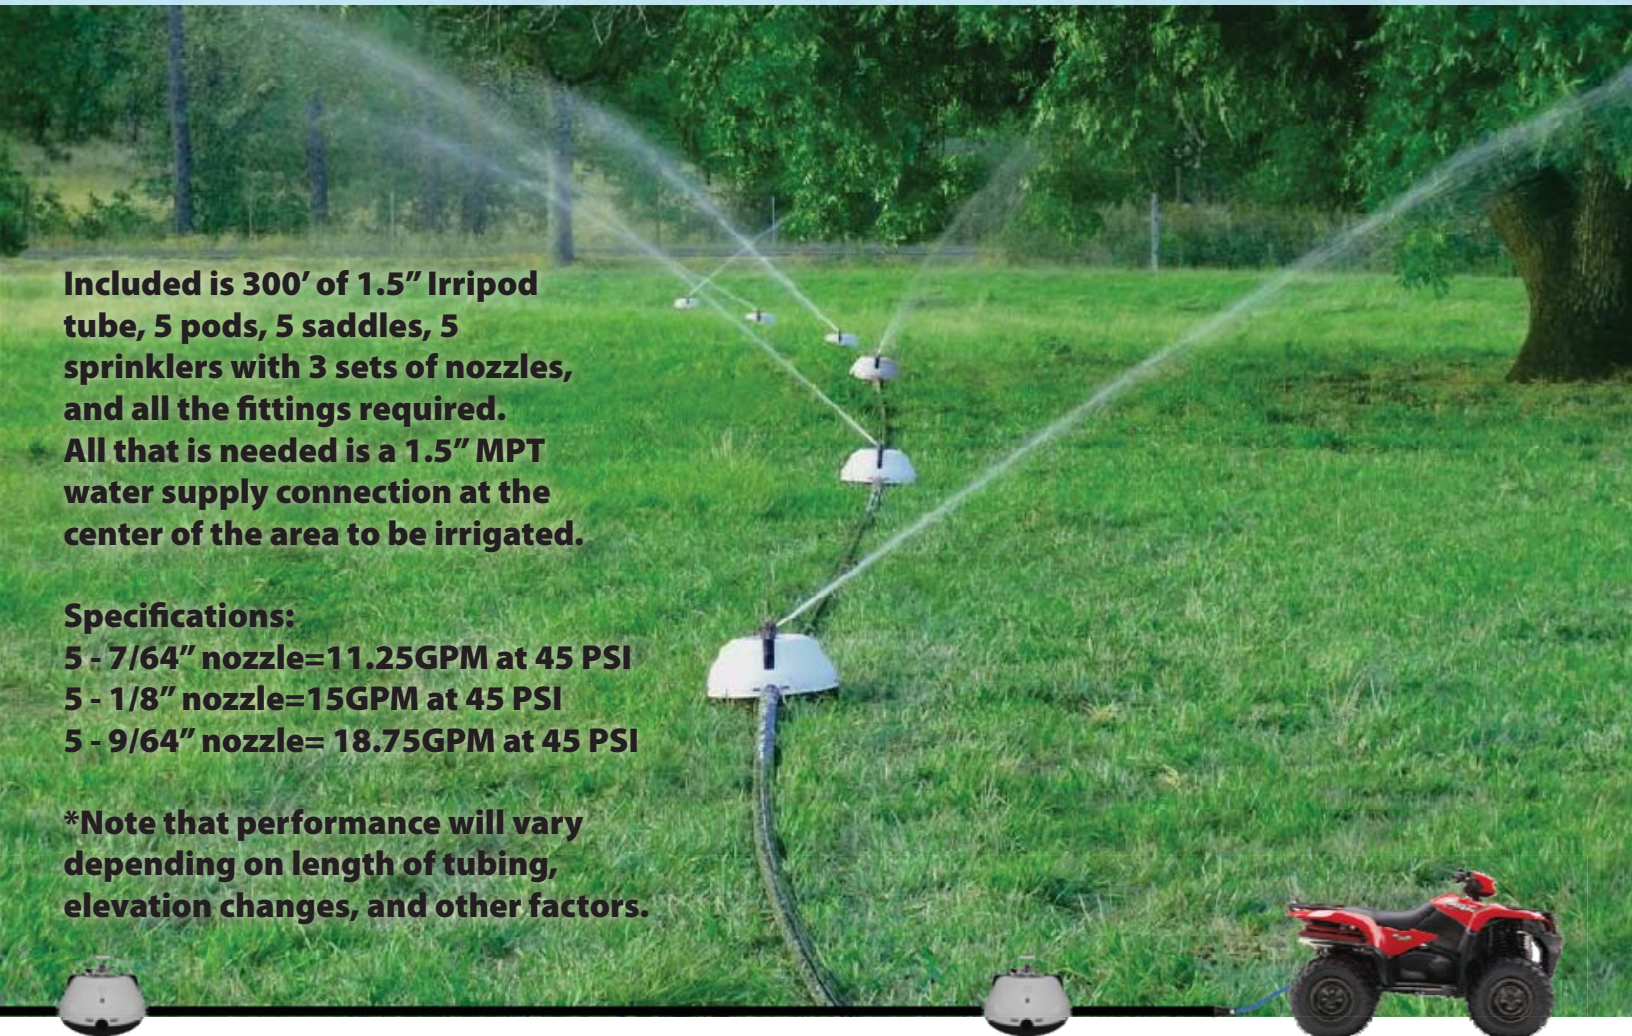

Specifications:

5 - 7/64" nozzle=11.25GPM at 45 PSI

5 - 1/8" nozzle=15GPM at 45 PSI

5 - 9/64" nozzle= 18.75GPM at 45 PSI

*Note that performance will vary depending on length of tubing, elevation changes, and other factors.